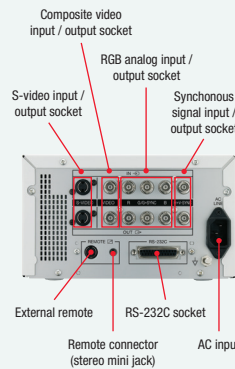

for a greener tomorrow