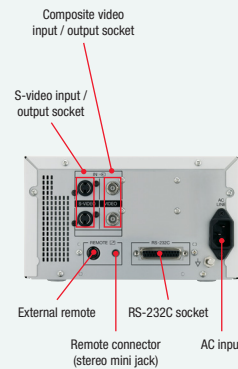

for a greener tomorrow