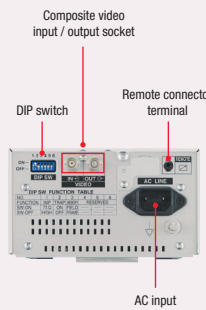

MONOCHROME