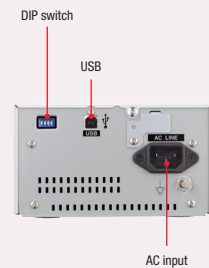

MONOCHROME

For Driver information please visit the website below.

UK & Middle East

+ 44 1707 278 684

vis.mitsubishielectric.co.uk

printer.info@meuk.mee.com